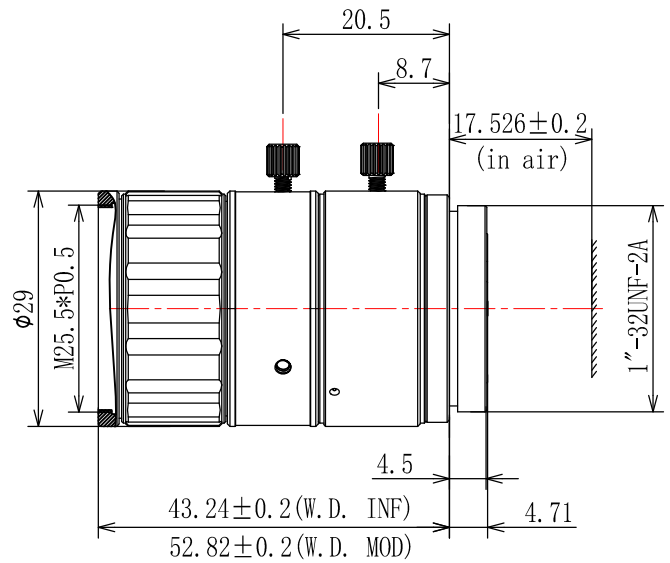

MFA230-S35

35mm Focal Length

- Macro Designed For Machine Vision Application
- High Resolution, High Contrast, and Low Distortion
- Work with 1/3"-2/3" Format Camera and Focal Length is From 4mm to 100mm
- Perfect Substitute For FA Lens From Japan Like Tamron, CBC, VST, Ricoh ect

2/3" C-Mount				
Focal Length		f=35mm		
Max Diameter(RATIO)		F=2.0~16		
Picture Size		2/3"	1/1.8"	1/2"
Angle	H	12.8°	11.7°	14°
	V	10.7°	7.4°	10.5°
	D	16.49°	13.45°	17.4°
Distortion(TV)		<0.1%		
Focus distance(min)		0.2m		
Max sensor size		Φ11.4mm		
Filter screw size		M25.5*P0.5		
Mount		C-Mount		