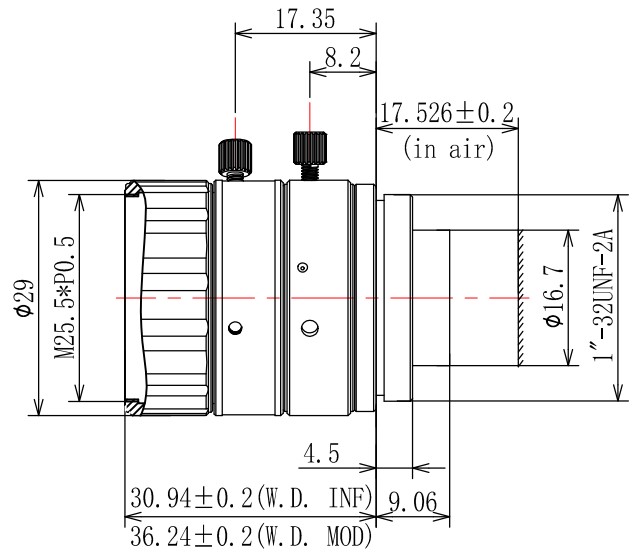

MFA230-S25

25mm Focal Length

- Macro Designed For Machine Vision Application
- High Resolution, High Contrast, and Low Distortion
- Work with 1/3"-2/3" Format Camera and Focal Length is From 4mm to 100mm
- Perfect Substitute For FA Lens From Japan Like Tamron, CBC, VST, Ricoh ect

2/3" C-Mount				
Focal Length		f=25mm		
Max Diameter(RATIO)		F=2.0~16		
Picture Size		2/3"	1/1.8"	1/2"
Angle	H	18.3°	15.8°	14°
	V	15.4°	10.7°	10.5°
	D	23.9°	19.4°	17.4°
Distortion(TV)		<0.1%		
Focus distance(min)		0.2m		
Max sensor size		Φ11.4mm		
Filter screw size		M25.5*P0.5		
Mount		C-Mount		