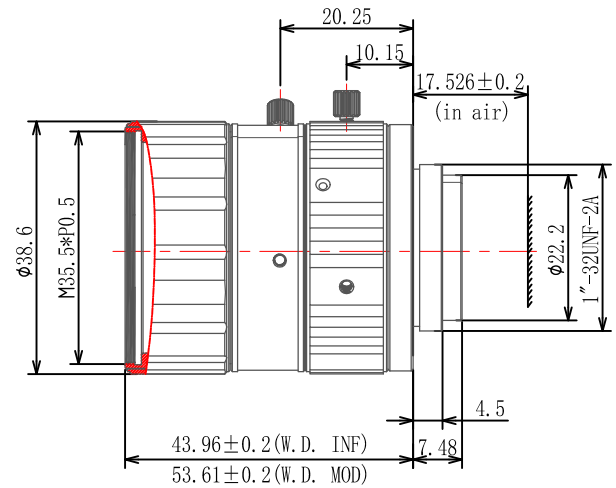

# MFA110-H35

35mm Focal Length

- Macro Designed For Machine Vision Application
- High Resolution, High Contrast, and Low Distortion
- Work with 1/3"-1.1" Format Camera and Focal Length is From 12mm to 50mm
- Perfect Substitute For FA Lens From Japan Like Tamron, CBC, VST, Ricoh ect

1" C-Mount				
Focal Length		f=35mm		
Max Diameter(RATIO)		F=2.8~16		
Picture Size		1.1"	1"	2/3"
Angle	H	21.4°	18.9°	12°
	V	15.9°	15.1°	10.9°
	D	26.7°	24.1°	17.0°
Distortion(TV)		<0.05%		
Focus distance(min)		0.2M		
Filter screw size		M35.5x0.5		
Front/Rear Effective Dia		Front Φ38.6mm    Rear Φ22.2mm		
Mount		C-Mount		
Temperature Range		-10~+50°C		
Storage Temperature Range		-20~+60°C		