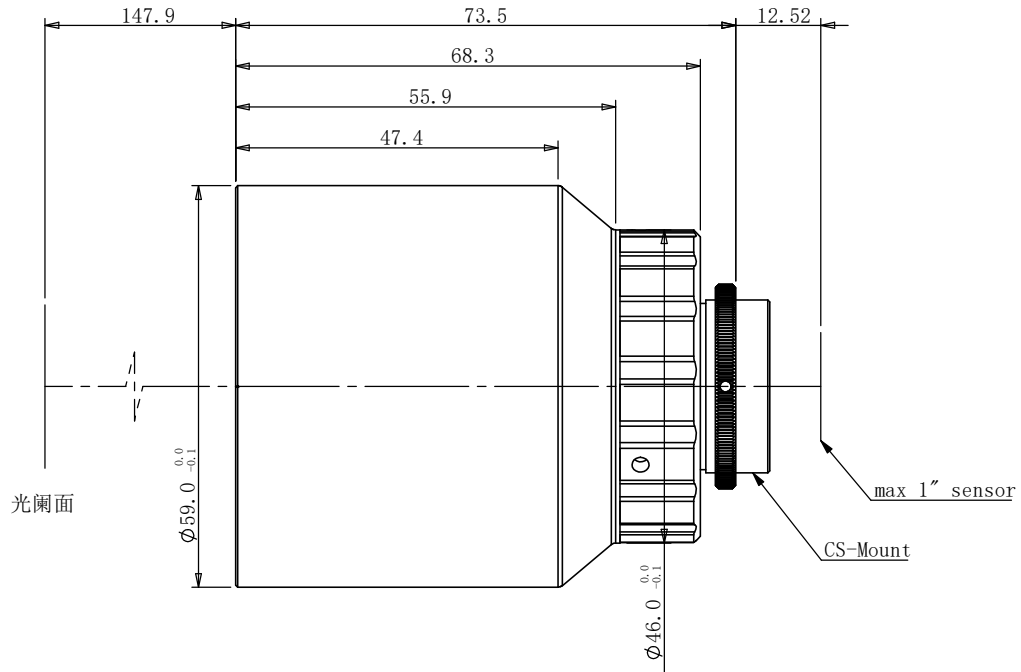

LASER-75V1

Laser coaxial lens

Parameter	
Focal Length (mm)	75.0
Installation Location (mm)	150 ± 20
Maximum field of view (V°)	6
Supports CCD (Ø mm)	16(1")
Distortion (% Max)	0.2
Best MTF30 (lp/mm)	120
Illuminance (%)	97.8
Mount	CS
FOV	
CCD/Field mirror focal length/FOV	100mm 150mm 200mm 250mm
1" (13.13x8.76)	17.5x11.68 26.3x17.5 35.0x23.4 43.8x29.2
2/3" (8.45x7.1)	11.3x9.5 16.9x14.2 22.5x18.9 28.2x23.7
1/2" (6.4x4.8)	8.5x6.4 12.8x9.6 17.1x12.8 21.3x16